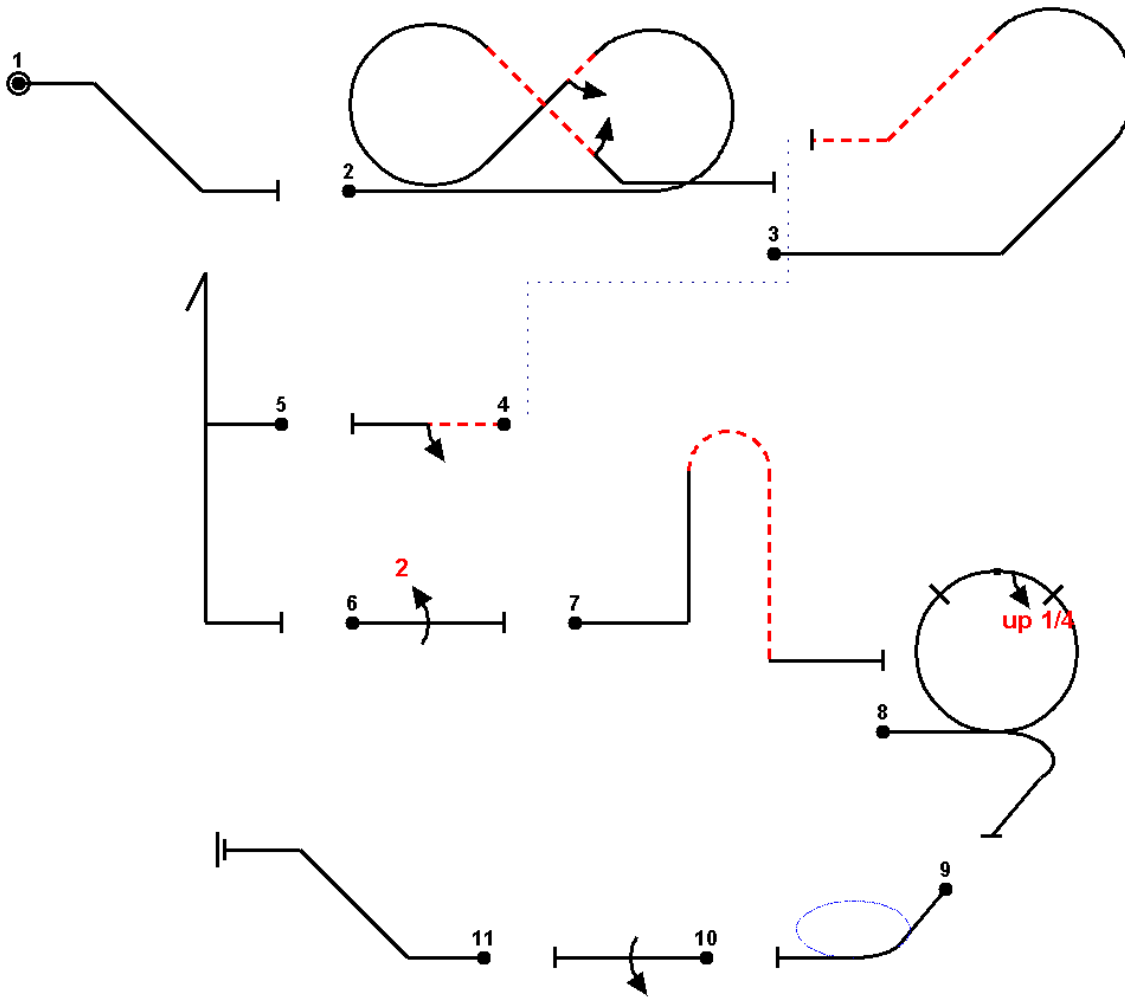

Pilot ID #

Known

Sportsman

Flight #

Total K = 145 (3k@9,31k@2)

Olan v5.8 © M. Golan http://www.aerobatics.org.il/olan

No Verification information available for this sequence type: civa.sportsman.known.gli

id 2cc2 db- -2 h 22 pb oj j 1 d

D:\Marius\Kunstflug\SC2009\Bekannte_Einsteiger.seq